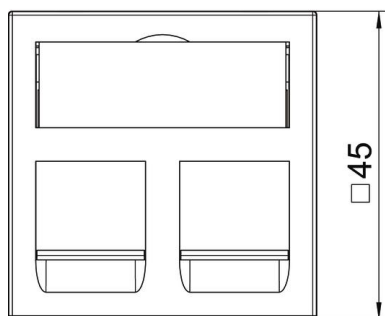

For installation in Rapid 45 and Rapid 80 device installation trunking, ISS service poles and underfloor systems.

PC Polycarbonate

Master data

Item number	6119216
Type	DTG-2C SWGR1
Description 1	Data technology support
Description 2	f. 2 connection modules type C
Manufacturer	OBO
Dimension	45x45mm
Colour	Black-grey; RAL 7021
Material	Polycarbonate
Smallest sales unit	1
Unit of quantity	Piece
Weight	1.1 kg
Weight unit	kg/100 pc.

Technical data sheet

Data technology support, 1 module, straight outlet, type C

Item number: 6119216

Dimensions

Width	45 mm
Height	45 mm

Technical data sheet

Data technology support, 1 module, straight outlet, type C

Item number: 6119216

Technical data

Surface version	Matt
Fastening type	Lock
Labelling panel	With labelling panel
Halogen-free	yes
Hinged cover	no
Lamp-wire connector	no
With printed label	no
With dust protection	yes
Mounting opening	Type C
Protection rating	IP20
Depth	9 mm
Support ring	no
Transparent	no
Use	Installable data connector
Strain relief option	no
Combination	Basic element with central cover plate