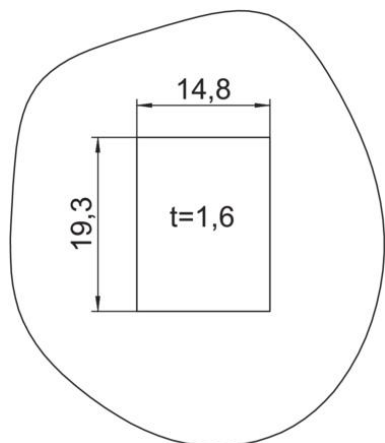

Technical data sheet

Data technology support, 1 module, straight outlet, type C

Item number: 6119216

Data technology support with straight outlet and locking slider to accept two data technology connection modules with RJ45 socket. The locking fastening is suitable for horizontal and vertical installation in the system environment. Type C has a mounting opening of 19.30 x 14.80 mm and is designed for direct fastening of the data connection modules in the mounting opening.

For installation in Rapid 45 and Rapid 80 device installation trunking, ISS service poles and underfloor systems.

PC Polycarbonate

Master data

Item number	6119216
Type	DTG-2C SWGR1
Description 1	Data technology support
Description 2	f. 2 connection modules type C
Manufacturer	OBO
Dimension	45x45mm
Colour	Black-grey; RAL 7021
Material	Polycarbonate
Smallest sales unit	1
Unit of quantity	Piece
Weight	1.1 kg
Weight unit	kg/100 pc.

Technical data sheet

Data technology support, 1 module, straight outlet, type C

Item number: 6119216

Dimensions

Width	45 mm
Height	45 mm

Technical data sheet

Data technology support, 1 module, straight outlet, type C

Item number: 6119216

Technical data

Surface version	Matt
Fastening type	Lock
Labelling panel	With labelling panel
Halogen-free	yes
Hinged cover	no
Lamp-wire connector	no
With printed label	no
With dust protection	yes
Mounting opening	Type C
Protection rating	IP20
Depth	9 mm
Support ring	no
Transparent	no
Use	Installable data connector
Strain relief option	no
Combination	Basic element with central cover plate