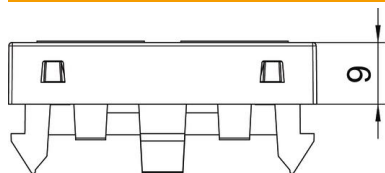

Technical data sheet

Data technology support, 1 module, straight outlet, type C

Item number: 6119216

Data technology support with straight outlet and locking slider to accept two data technology connection modules with RJ45 socket. The locking fastening is suitable for horizontal and vertical installation in the system environment. Type C has a mounting opening of 19.30 x 14.80 mm and is designed for direct fastening of the data connection modules in the mounting opening.

For installation in Rapid 45 and Rapid 80 device installation trunking, ISS service poles and underfloor systems.

PC Polycarbonate

Master data

Item number	6119216
Type	DTG-2C SWGR1
Description 1	Data technology support
Description 2	f. 2 connection modules type C
Manufacturer	OBO
Dimension	45x45mm
Colour	Black-grey; RAL 7021
Material	Polycarbonate
Smallest sales unit	1
Unit of quantity	Piece
Weight	1.1 kg
Weight unit	kg/100 pc.

Technical data sheet

Data technology support, 1 module, straight outlet, type C

Item number: 6119216

Dimensions

Width	45 mm
Height	45 mm

Technical data sheet

Data technology support, 1 module, straight outlet, type C