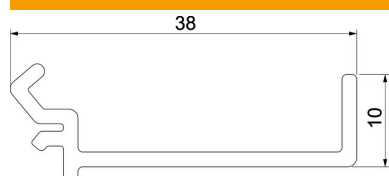

## Partition GK-TW53

Item number: 6113290

Partition for mounting in Rapid 45-2 GK and GA device installation trunking for installing cables of different voltage levels.

**PVC** Polyvinylchloride

### Master data

Item number	6113290
Type	GK-TW53
Description 1	Partition
Description 2	for Rapid 45-2
Manufacturer	OBO
Dimension	38x13x2000
Colour	Light grey; RAL 7035
Material	Polyvinylchloride
Smallest sales unit	2
Unit of quantity	Metre
Weight	28.7 kg
Weight unit	kg/100 m

### Dimensions

Length	2,000 mm
Width	10 mm
Height	38 mm