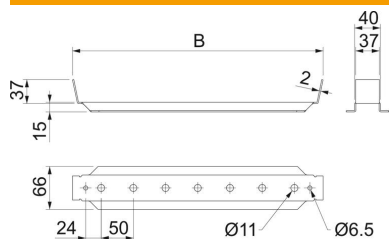

### Master data

Item number	6358840
Type	KKLH 60 200 FS
Description 1	Centre suspension
Description 2	for cable tray
Manufacturer	OBO
Dimension	60x70x200
Material	Steel
Surface	Strip galvanized
Surface standard	DIN EN 10346
Smallest sales unit	1
Unit of quantity	Piece
Weight	20 kg
Weight unit	kg/100 pc.

### Dimensions

Width	200 mm
Dimension B	200 mm