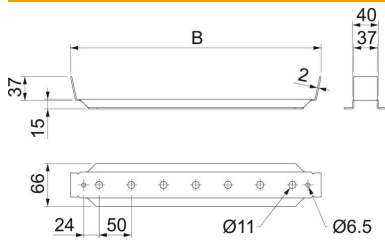

### Master data

Item number	6358852
Type	KKLH 60 500 FS
Description 1	Centre suspension
Description 2	for cable tray
Manufacturer	OBO
Dimension	60x70x500
Material	Steel
Surface	Strip galvanized
Surface standard	DIN EN 10346
Smallest sales unit	1
Unit of quantity	Piece
Weight	63 kg
Weight unit	kg/100 pc.

### Dimensions

Width	500 mm
Dimension B	500 mm