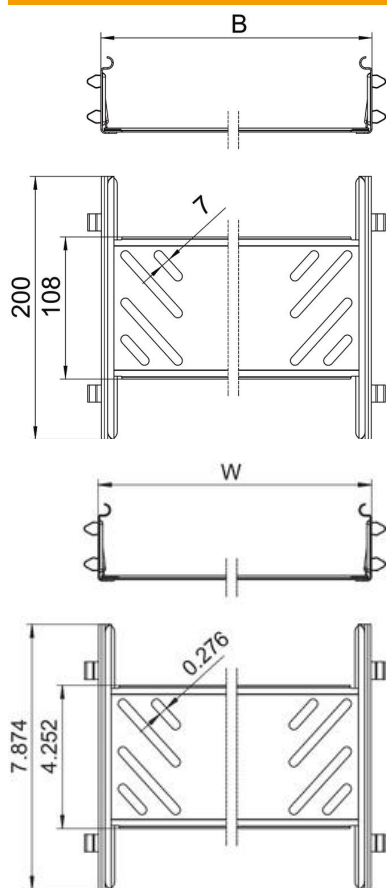

## Magic® FS straight connector set

Item number: 6068914

Cable tray connector with quick fastening for the screwless connection of perforated cable trays with a side height of 60 mm. The optimised design means that the connector can be used to create radii and as a length compensation piece for large temperature deviations.

### Master data

Item number	6068914
Type	KTSMV 610 FS
Description 1	Straight connector set
Description 2	for cable tray Magic
Manufacturer	OBO
Dimension	60x100x200
Material	Steel
Surface	Strip galvanized
Surface standard	DIN EN 10346
Smallest sales unit	1
Unit of quantity	Piece
Weight	30.5 kg
Weight unit	kg/100 pc.

### Dimensions

Dimension	60x100
Length	200 mm
Width	100 mm
Width	4 in
Height	60 mm
Height	2 in
Plate thickness	1 mm
Dimension B	100 mm