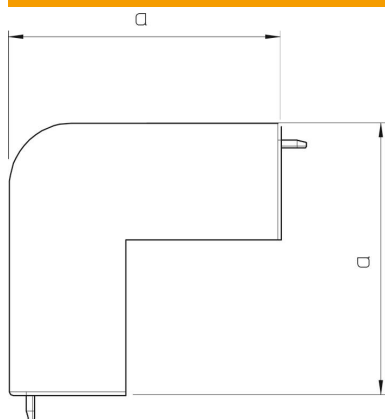

Technical data sheet

External corner cover, trunking type WDK 60060

Item number: 6022073

External corner hood for changing the direction of the WDK trunking.

PVC Polyvinylchloride

Master data

Item number	6022073
Type	WDK HA60060GR
Description 1	External corner hood
Manufacturer	OBO
Dimension	60x60mm
Colour	Stone grey; RAL 7030
Material	Polyvinylchloride
Smallest sales unit	2
Unit of quantity	Piece
Weight	9.931 kg
Weight unit	kg/100 pc.

Technical data sheet

External corner cover, trunking type WDK 60060

Item number: 6022073

Dimensions

Length	100 mm
Width	60 mm
Height	60 mm
Dimension a	100 mm
Dimension H	60 mm

Technical data

Version for	Hood fitting
Fastening type	Lockable
Maintain electrical functions for duct dimension	no 60 x 60
Halogen-free	no
Trunking depth	60 mm
Protection rating	IP30
Protective film	no
Protection rating IK code	IK04
Self-extinguishing	yes
Permitted temperature range, max.	60 °C
Permitted temperature range, min.	-5 °C
Angle range, max.	90 mm
Angle range, min.	90 mm