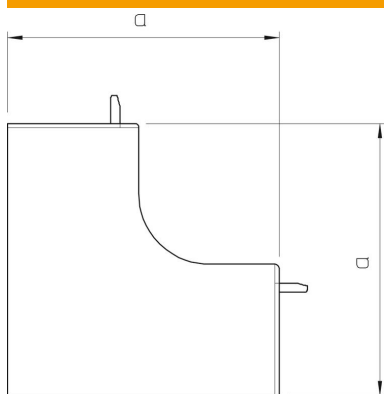

Technical data sheet

Internal corner cover, trunking type WDK 60060

Item number: 6022383

Internal corner cover for changing the direction of the WDK trunking.

PVC Polyvinylchloride

Master data

Item number	6022383
Type	WDK HI60060GR
Description 1	Internal corner cover
Manufacturer	OBO
Dimension	60x60mm
Colour	Stone grey; RAL 7030
Material	Polyvinylchloride
Smallest sales unit	2
Unit of quantity	Piece
Weight	10.932 kg
Weight unit	kg/100 pc.

Dimensions

Length	130 mm
Width	60 mm
Height	60 mm
Dimension a	130 mm

Technical data sheet

Internal corner cover, trunking type WDK 60060

Item number: 6022383

Technical data

Version for	Hood fitting
Fastening type	Lockable
Maintain electrical functions	no
Halogen-free	no
Protection rating	IP30
Protective film	no
Protection rating IK code	IK04
Permitted temperature range, max.	60 °C
Permitted temperature range, min.	-5 °C
Angle range, max.	90 mm
Angle range, min.	90 mm