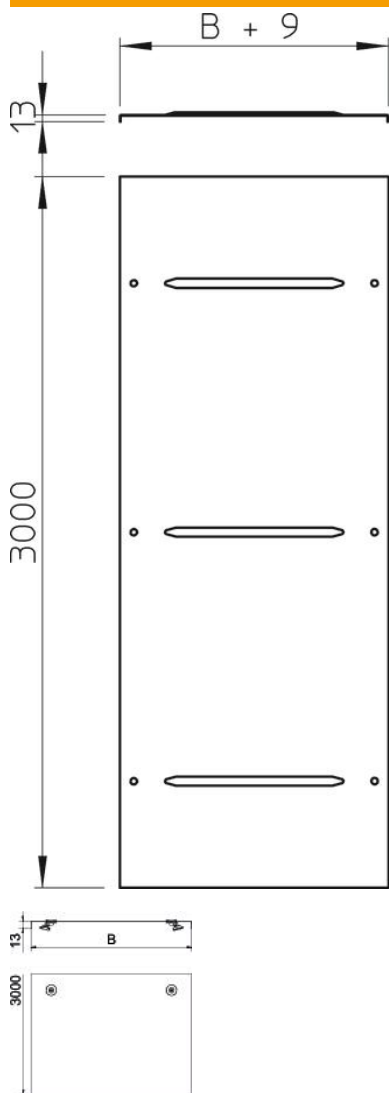

Technical data sheet

Cover incl. turn buckle FS

Item number: 6227430

Cover with turn buckles for wide span cable trays and wide span cable ladders with side heights of 110 and 160 mm.
Transverse bead from 500 mm width.

Take appropriate constructive protection measures if there are high wind speeds.

St Steel

FS Strip galvanized

Master data

Item number	6227430
Type	WDRL 111630 FS
Description 1	Cover with turn buckle
Description 2	wide span system 110 and 160
Manufacturer	OBO
Dimension	300x3000
Material	Steel
Surface	Strip galvanized
Surface standard	DIN EN 10346
Smallest sales unit	3
Unit of quantity	Metre
Weight	259.67 kg
Weight unit	kg/100 m

Technical data sheet

Cover incl. turn buckle FS

Item number: 6227430

Dimensions

Length	3,000 mm
Width	300 mm
Height	110 mm
Plate thickness	1 mm
Dimension B	300 mm
Dimension H	15 mm
Dimension L	3,000 mm

Technical data sheet

Cover incl. turn buckle FS

Item number: 6227430

Technical data

Number of turn buckles	6 St.
Fastening type	Sash lock
Maintain electrical functions	no
Suitable for mesh cable tray	no
Suitable for cable ladder	yes
Suitable for cable tray	yes
Rustproof steel, pickled	no