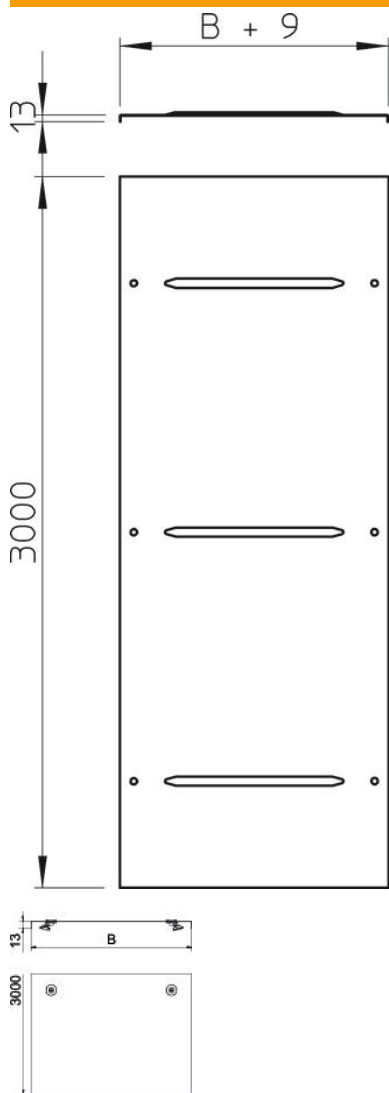

## Cover incl. turn buckle FS

Item number: 6227449

Cover with turn buckles for wide span cable trays and wide span cable ladders with side heights of 110 and 160 mm. Transverse bead from 500 mm width.

Take appropriate constructive protection measures if there are high wind speeds.

### Master data

Item number	6227449
Type	WDRL 111640 FS
Description 1	Cover with turn buckle
Description 2	wide span system 110 and 160
Manufacturer	OBO
Dimension	400x3000
Material	Steel
Surface	Strip galvanized
Surface standard	DIN EN 10346
Smallest sales unit	3
Unit of quantity	Metre
Weight	516.67 kg
Weight unit	kg/100 m

# Technical data sheet

Cover incl. turn buckle FS

Item number: 6227449

## Dimensions

Length	3,000 mm
Width	400 mm
Height	110 mm
Plate thickness	1 mm
Dimension B	400 mm
Dimension H	15 mm
Dimension L	3,000 mm