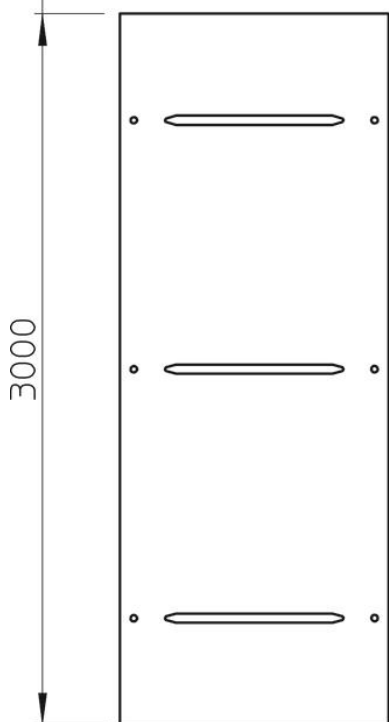

## Cover incl. turn buckle FS

Item number: 6227457

Cover with turn buckles for wide span cable trays and wide span cable ladders with side heights of 110 and 160 mm. Transverse bead from 500 mm width.

Take appropriate constructive protection measures if there are high wind speeds.

### Master data

Item number	6227457
Type	WDRL 111650 FS
Description 1	Cover with turn buckle
Description 2	wide span system 110 and 160
Manufacturer	OBO
Dimension	500x3000
Material	Steel
Surface	Strip galvanized
Surface standard	DIN EN 10346
Smallest sales unit	3
Unit of quantity	Metre
Weight	623 kg
Weight unit	kg/100 m

# Technical data sheet

Cover incl. turn buckle FS

Item number: 6227457

## Dimensions

Length	3,000 mm
Width	500 mm
Height	110 mm
Plate thickness	1.5 mm
Dimension B	500 mm
Dimension H	15 mm
Dimension L	3,000 mm