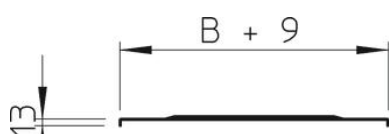

### Master data

Item number	6227457
Type	WDRL 111650 FS
Description 1	Cover with turn buckle
Description 2	wide span system 110 and 160
Manufacturer	OBO
Dimension	500x3000
Material	Steel
Surface	Strip galvanized
Surface standard	DIN EN 10346
Smallest sales unit	3
Unit of quantity	Metre
Weight	623 kg
Weight unit	kg/100 m

## Dimensions

Length	3,000 mm
Width	500 mm
Height	110 mm
Plate thickness	1.5 mm
Dimension B	500 mm
Dimension H	15 mm
Dimension L	3,000 mm